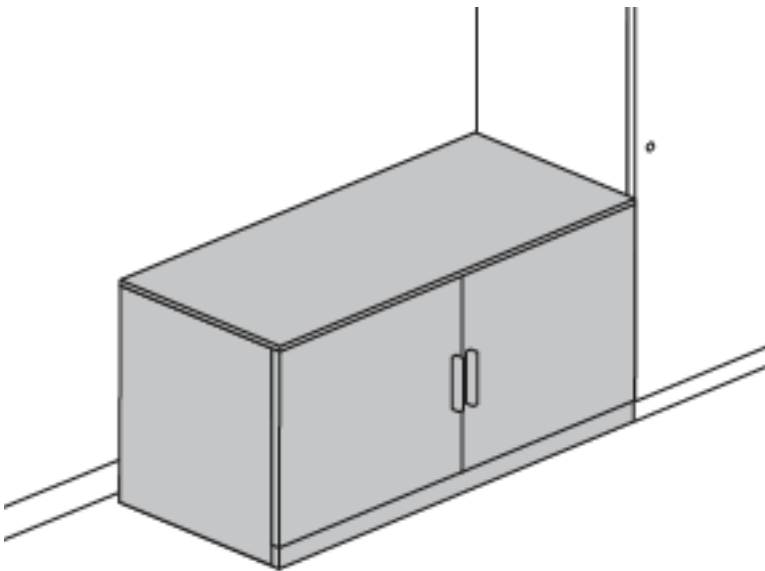

Key	M10
Furniture Type	Gaming cabinet
Location	153 YA gaming
Manufacturer	Herman Miller
Model	Canvas Office Landscape Wood High Credeza with doors and top
Description	lockable doors with bar pulls, (1) adj shelf, 72" w Thick top
Finish/Color	Laminate white 91
Dimension	72" w x 20" d x 27 3/8" h
Notes	for each credenza: for cable passthrough, custom cutout in back panel and provide (1) 2.5" ø grommet kit FV982-91, centered to back panel of credenza. for ventilation, custom cutouts in top panel and outside side panel and provide (2) sets of 4" ø air vent grommet