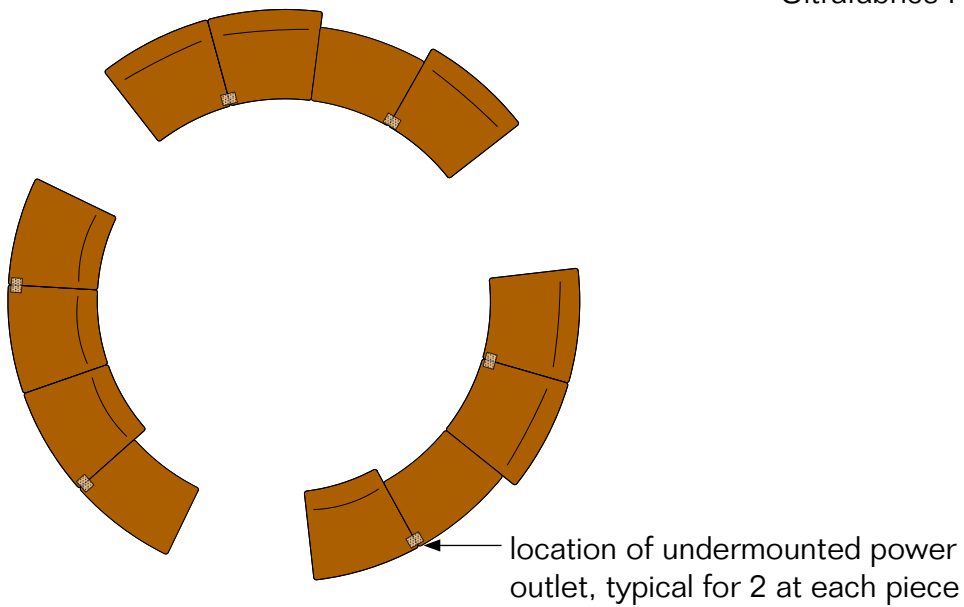

Plan View
Not to scale