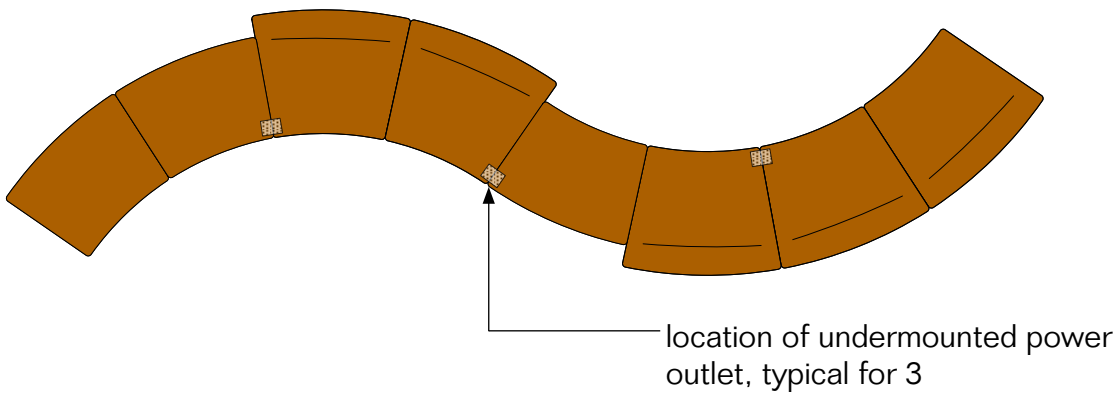

Plan View
Not to scale