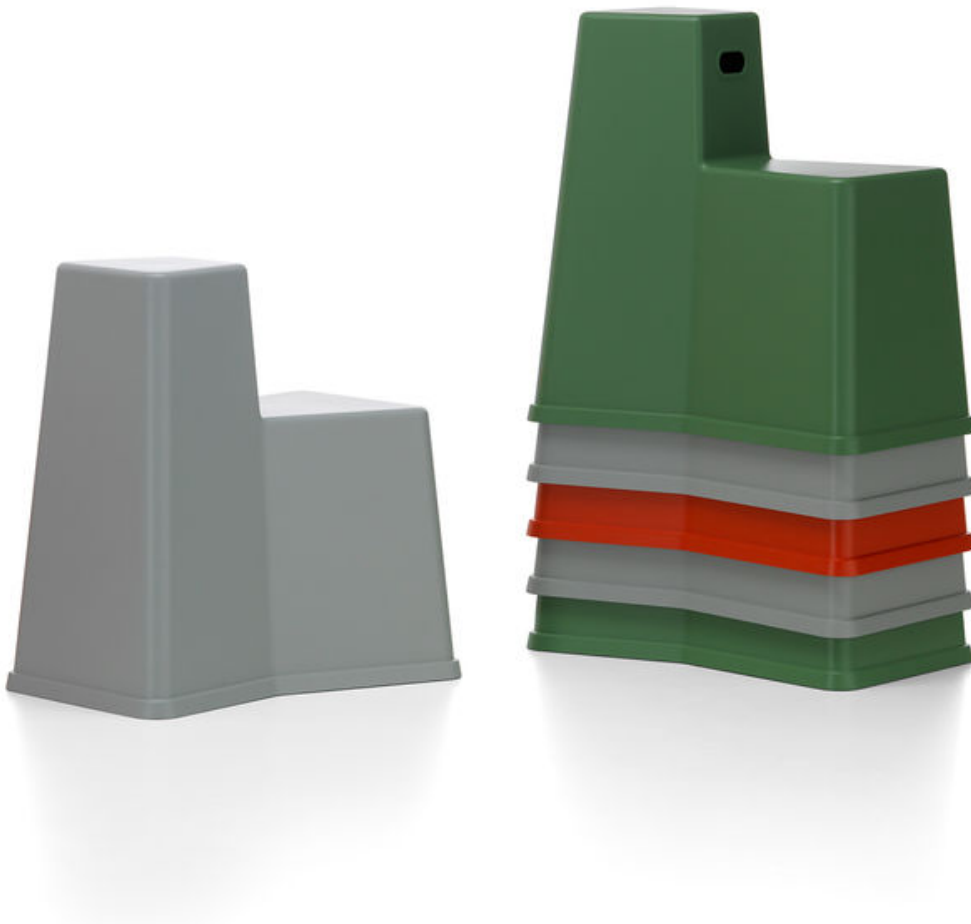

SKOKIE PUBLIC LIBRARY

**Furniture Specifications
Issued for Bid
Addendum #2**

November 20 2019

Key	C1A
Furniture Type	Reading chair with wood legs
Location	2nd floor
Manufacturer	Vitra
Model	Hal Wood chair
Description	Wood legs, Plastic Shell
Finish/Color	Seat: 31 Warm grey, Legs: 10 Natural Oak
Dimension	
Notes	

Key	C3A
Furniture Type	Reading chair with metal legs, color 1
Location	Staff offices
Manufacturer	Vitra
Model	Hal Tube Stackable chair
Description	Metal legs, Plastic Shell
Finish/Color	Seat: 31 warm grey, Legs: standard chrome, Glides: 30 basic dark
Dimension	
Notes	Stacks 6.

Key	C8
Furniture Type	Staff counter stool
Location	Help desk
Manufacturer	Allemuir
Model	Kin low back counter height stool
Description	Plastic Shell, 4 wood legs
Finish/Color	Seat: Aubergine, Legs: standard ash
Dimension	24.5" h seat, 30" h overall
Notes	

Verbena

Key	C15A
Furniture Type	Moveable stool for Teens, color 1
Location	156 YA
Manufacturer	Vitra
Model	Stool Tool
Description	stacks 10
Finish/Color	24 light grey
Dimension	14.25" w x 24.5" d x 29.5" h x 19" h seat
Notes	