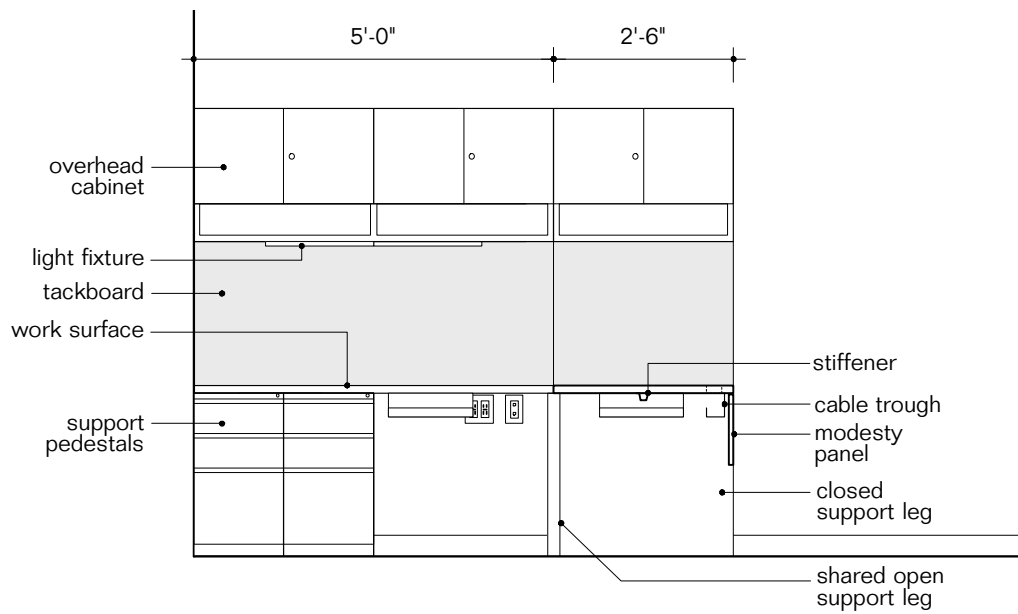

Elevation
Not to scale