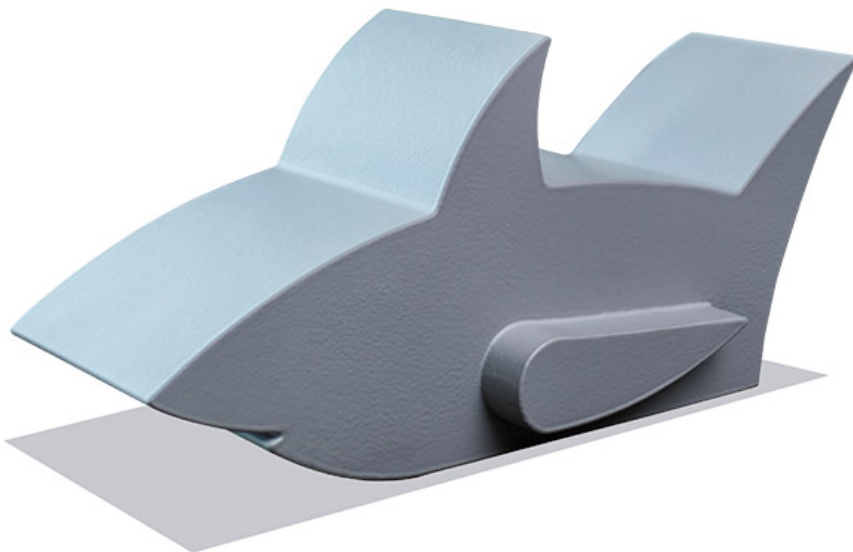

Key C19G
Furniture Type Animal foam pouf
Location 185 YS
Manufacturer SixInch
Model Animals, Shark
Description
Finish/Color Orange
Dimension
Notes