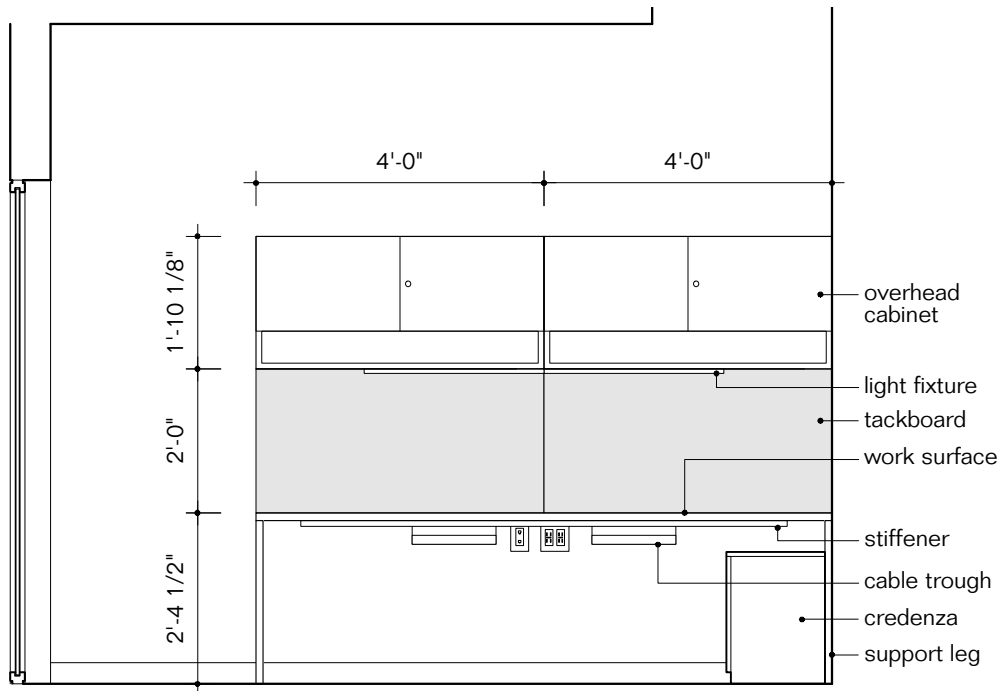

Elevation
Not to scale