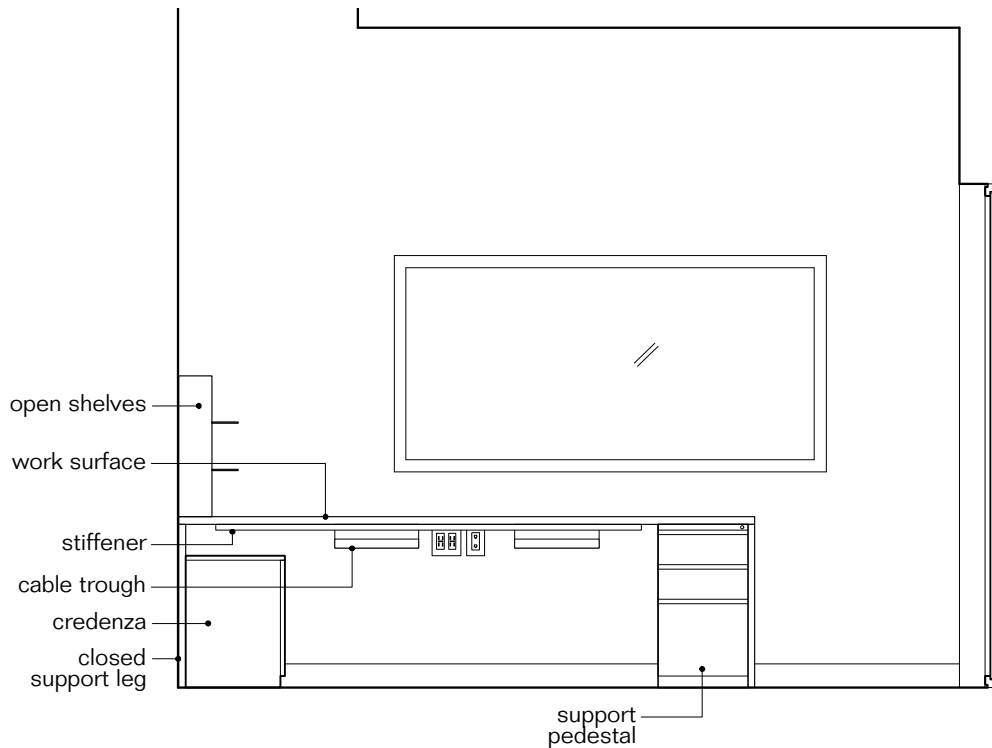

Elevation
Not to scale