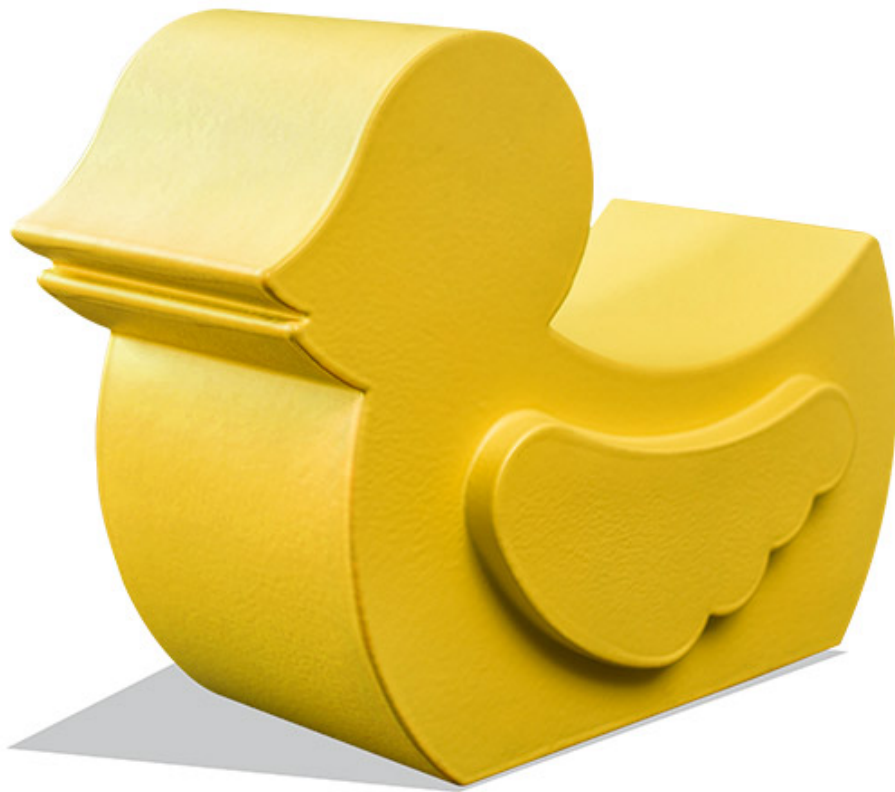

Key C19F
Furniture Type Animal foam pouf
Location 185 YS
Manufacturer SixInch
Model Animals, Duck
Description
Finish/Color Yellow
Dimension
Notes