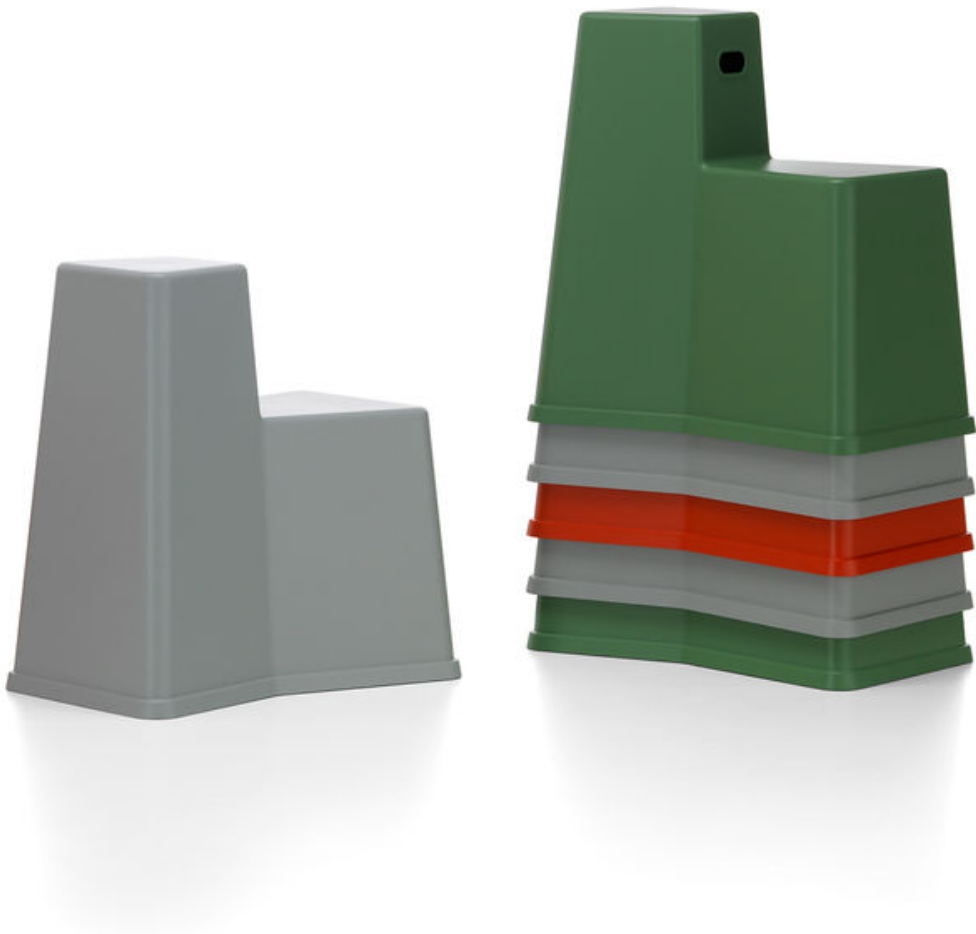

Key C15B
Furniture Type Moveable stool for Teens, color 2
Location 156 YA
Manufacturer Vitra
Model Stool Tool
Description stacks 10
Finish/Color 76 industrial green
Dimension 14.25" w x 24.5" d x 29.5" h x 19" h seat
Notes