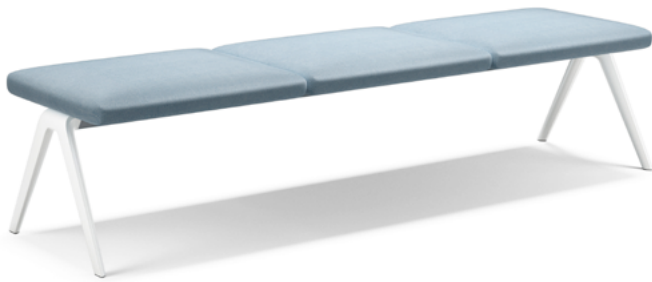

Maharam Lariat, Auburn

Key	C30
Furniture Type	3 seater sofa
Location	2nd floor East seating
Manufacturer	Davis
Model	A-Bench
Description	Modular sofa
Finish/Color	Ultrafabrics Promessa Bronze seat and back, polished aluminum legs
Dimension	85 5/8" w x 25 5/8" x 32" h x 18 3/4" h seat
Notes	Provide Byrne Minitap outlets, daisy chained, as indicated on dwgs.

Ultrafabrics Promess Bronze

location of undermounted power outlet, typical for 2

Plan View
Not to scale

Key	C31
Furniture Type	Upholstered 3 seater backless bench
Location	
Manufacturer	Davis
Model	A-Bench
Description	Modular bench
Finish/Color	Ultrafabrics Promessa Bronze seat and back, polished aluminum legs
Dimension	76 7/8" x 21 1/4" d x 18 3/4" h
Notes	Refer to plan and schedule for details.