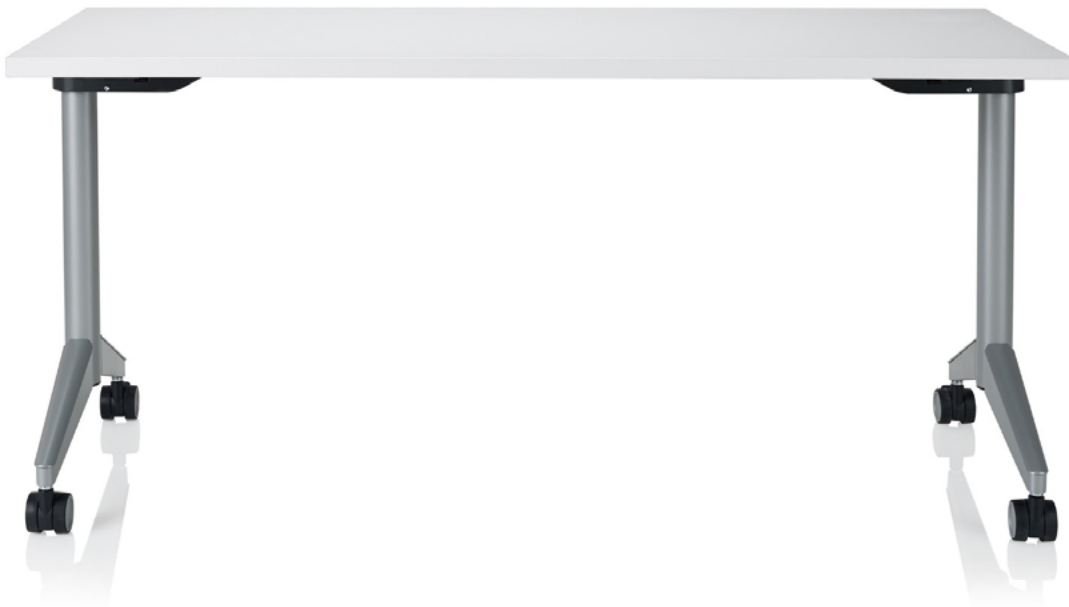

Key T24
Furniture Type Fliptop table with casters
Location 188 Classroom
Manufacturer KI
Model Pirouette Nesting Rectangular Training table
Description Nesting fliptop table on casters with brake
Finish/Color Top and edge: laminate light grey, Legs: chrome CH
Dimension 36" w x 72" l x 29" h
Notes