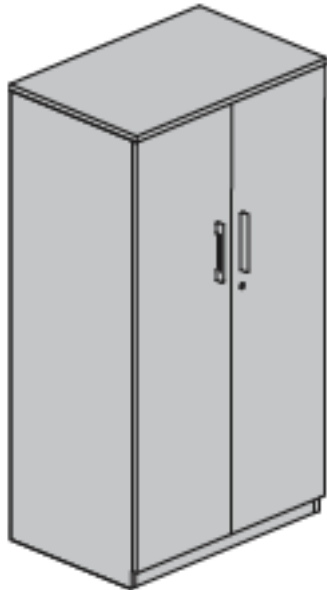

Key M9
Furniture Type Wardrobe
Location 153 CE office 3
Manufacturer Herman Miller
Model Tu Wardrobe
Description
Finish/Color Laminate white 91
Dimension 36" w x 24" d x 72" h
Notes