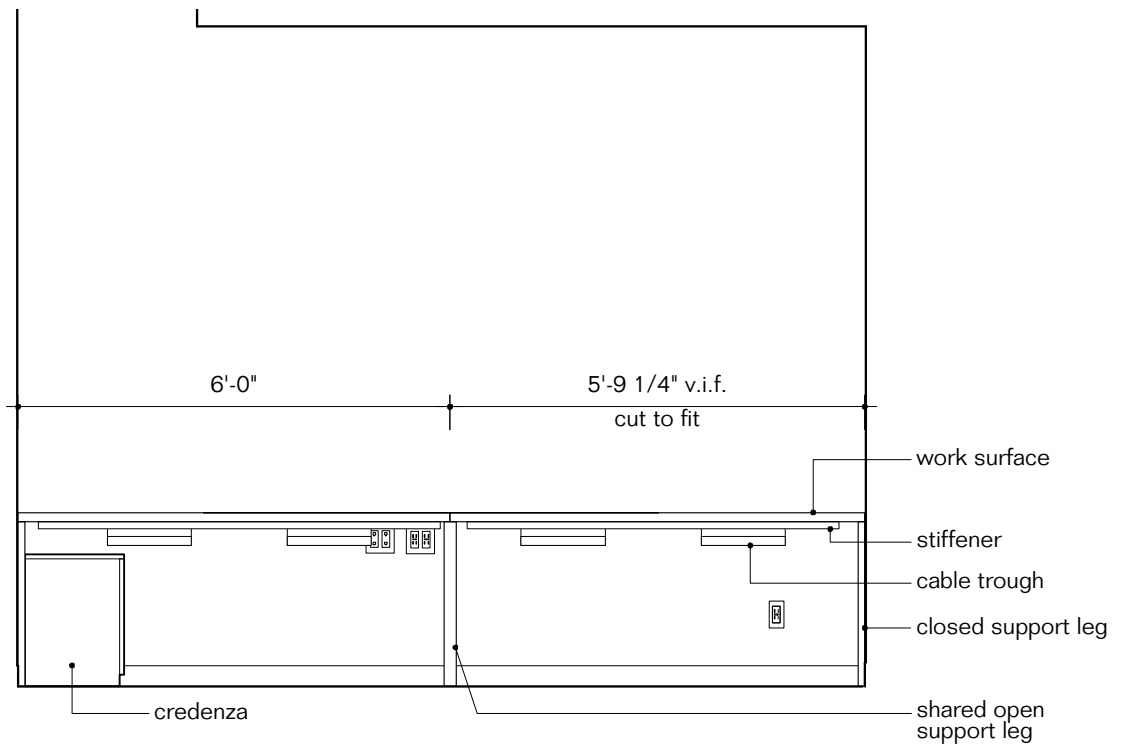

Elevation
Not to scale