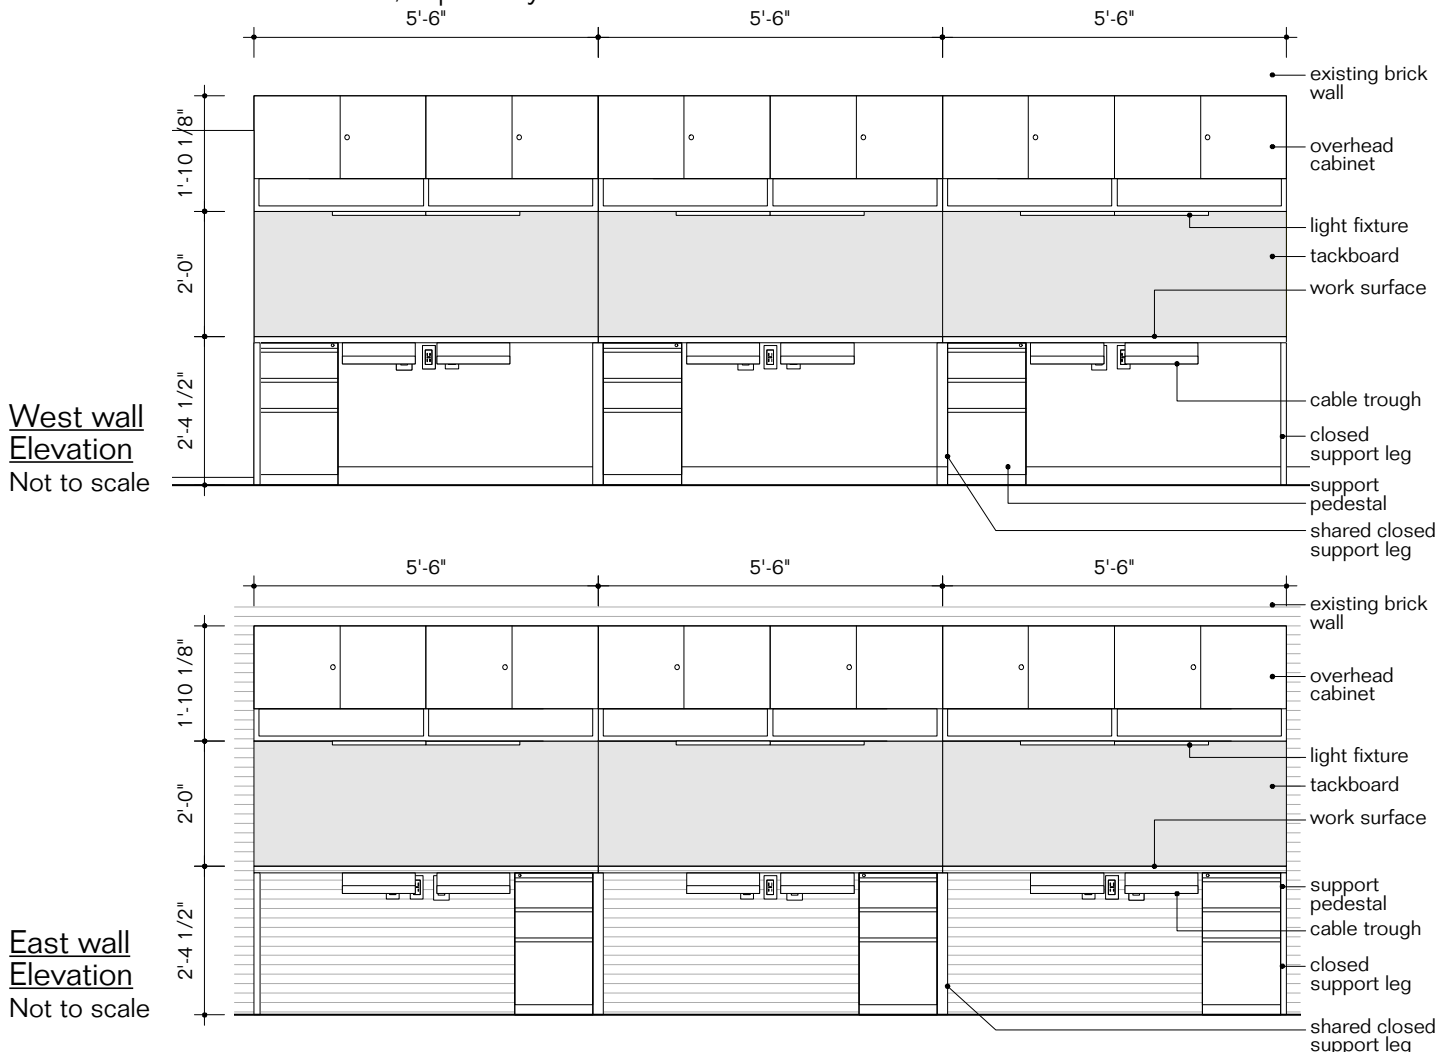

Key S11

Furniture Type Staff work stations for 3, 16'-6" long

Location 153 CE office 3

Manufacturer Herman Miller

Model Canvas Office Landscape workstations

Description

Finish/Color Top: laminate white 91, Legs: laminate white 91, Tackboard/Screens: Vapor Grey 4701

Dimension 16'-6" w x 30" d

Notes