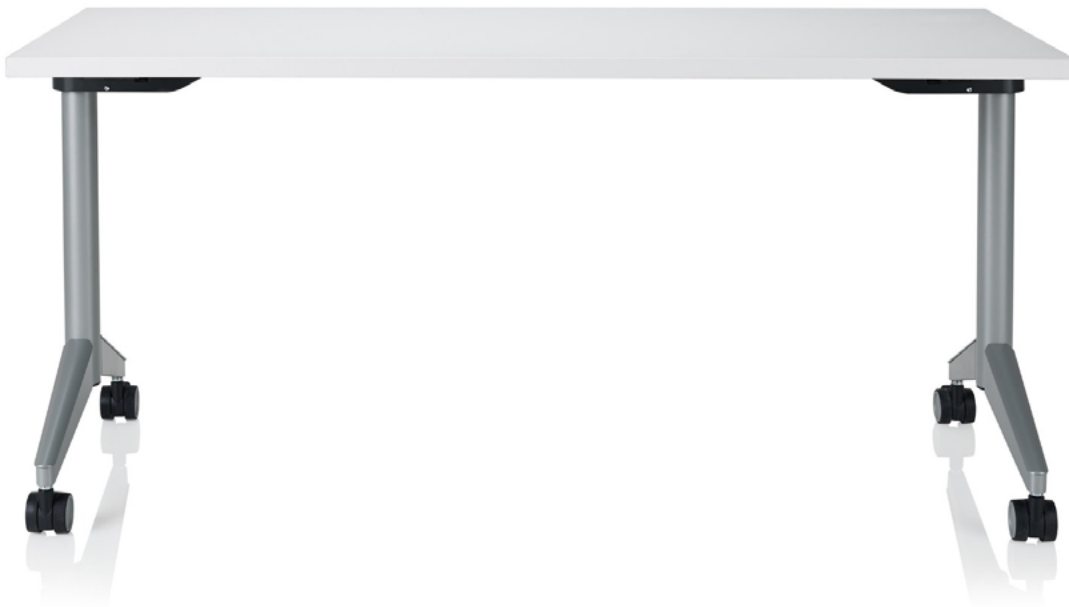

Key	T23
Furniture Type	Fliptop table, powered
Location	211 Business center
Manufacturer	KI
Model	Pirouette Nesting Rectangular Training table with Activ8
Description	Nesting fliptop table on casters with brake
Finish/Color	Top and edge: laminate Frosty white LFW, Legs: chrome CH
Dimension	36" w x 60" l x 29" h
Notes	Provide total of (6) Activ8 power infeed and (8) 77" long jumper cables for these tables.