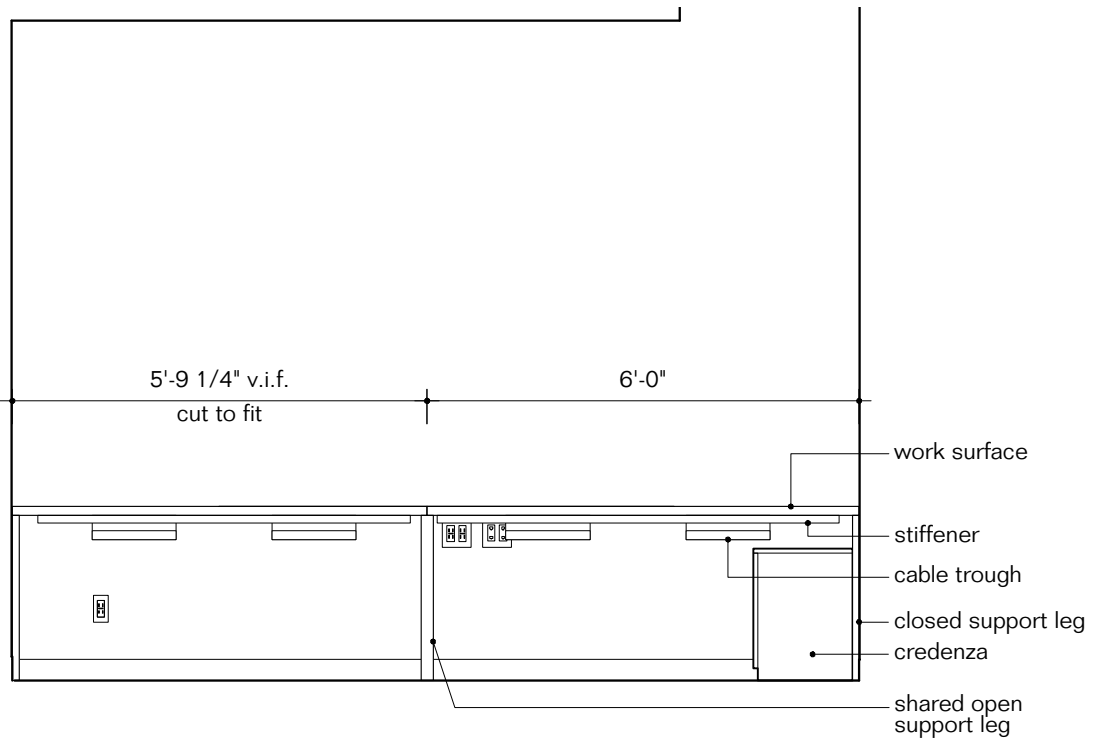

Description

Finish/Color Top: laminate white 91, Legs: laminate white 91

Dimension 17'-10" x 29" h

Notes

Laminate White 91

Elevation
Not to scale

Key S5
Furniture Type Staff private office, 7'w x 8'd
Location 135 office
Manufacturer Herman Miller
Model Canvas Office Landscape workstations
Description
Finish/Color Top: laminate white 91, Legs: laminate white 91, Tackboard/Screens: Vapor Grey 4701
Dimension 7'w x 8'd