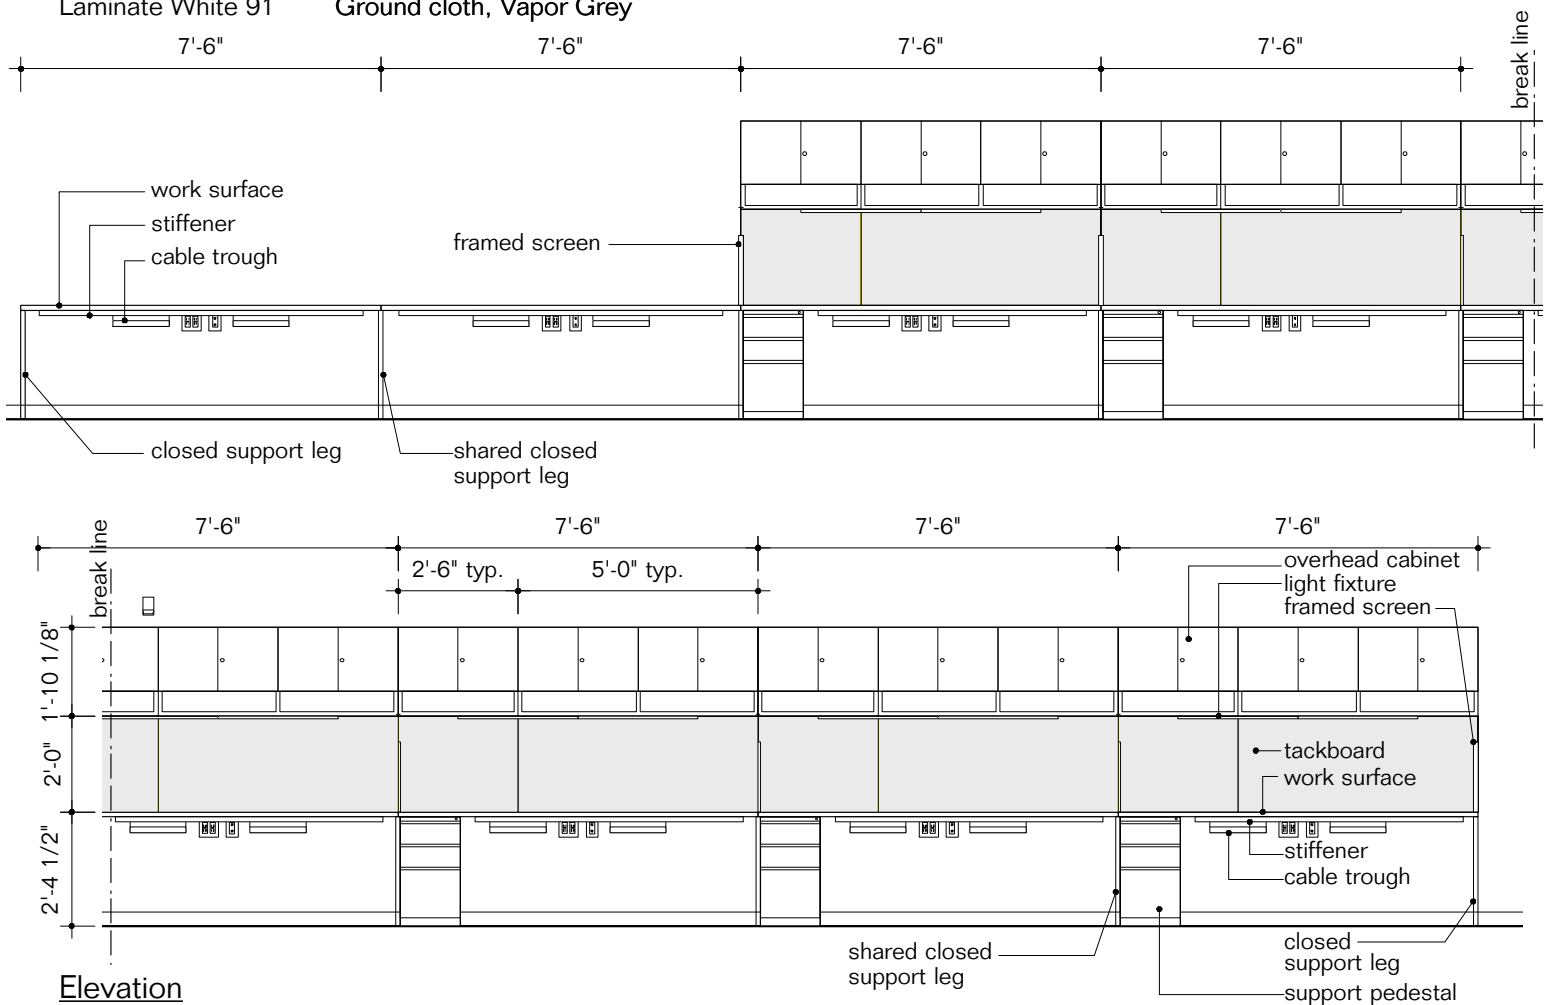

Key S10

Furniture Type Staff work desk for 8, 67'-6"

Location 191 Returns

Manufacturer Herman Miller

Model Canvas Office Landscape workstations

Description

Finish/Color Top: laminate white 91, Legs: laminate white 91, Tackboard/Screens: Vapor Grey 4701

Dimension 67'6" w x 30" d

Notes

Elevation
Not to scale