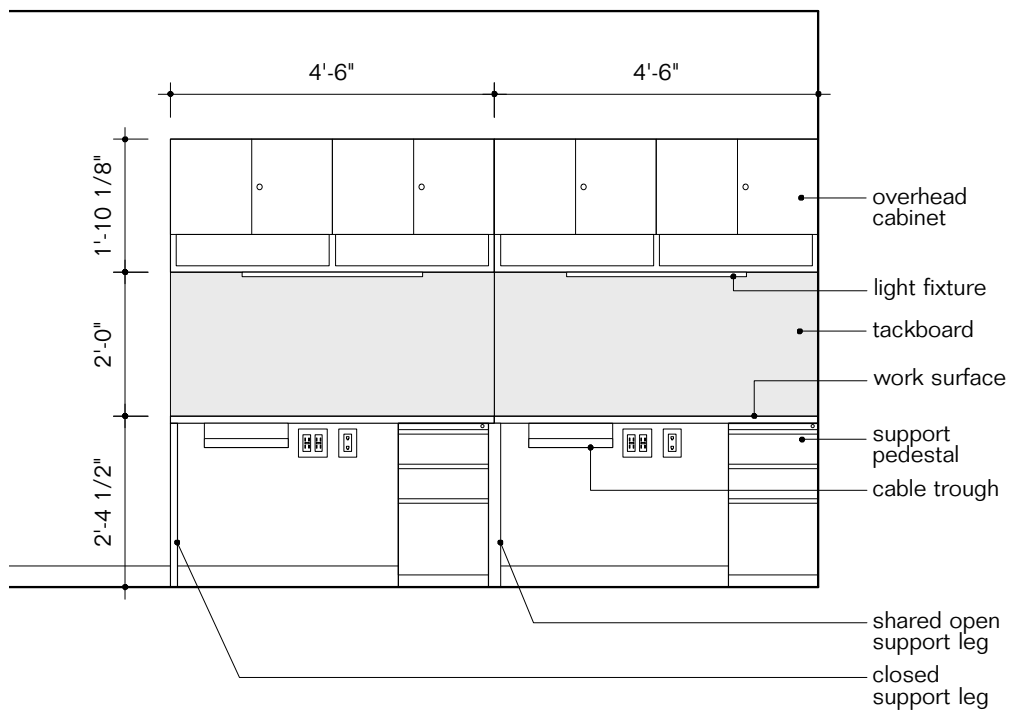

Elevation
Not to scale