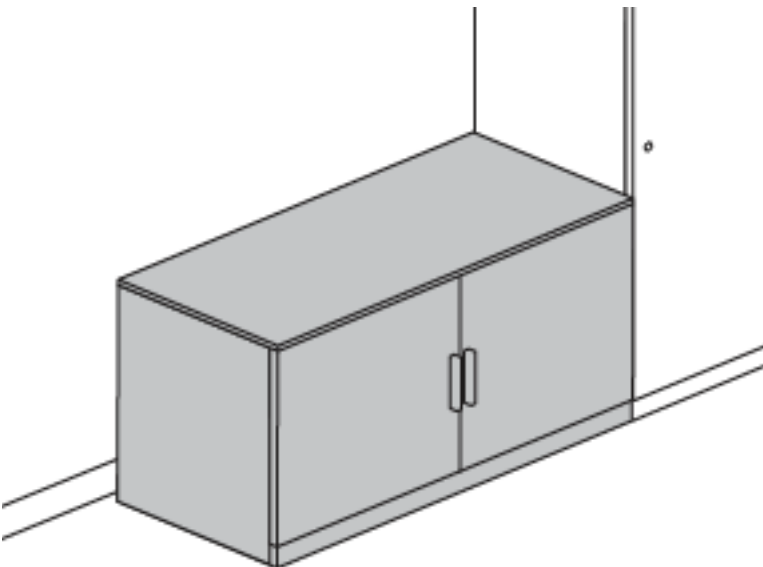

Key M6
Furniture Type Desk height cabinet with doors
Location 191 Returns
Manufacturer Herman Miller
Model Canvas Office Landscape Wood High Credenza with doors and top
Description lockable doors with bar pulls, center divider, 2 adj. shelves
Finish/Color white 91
Dimension 42" w x 20" d x 27 3/8" h
Notes